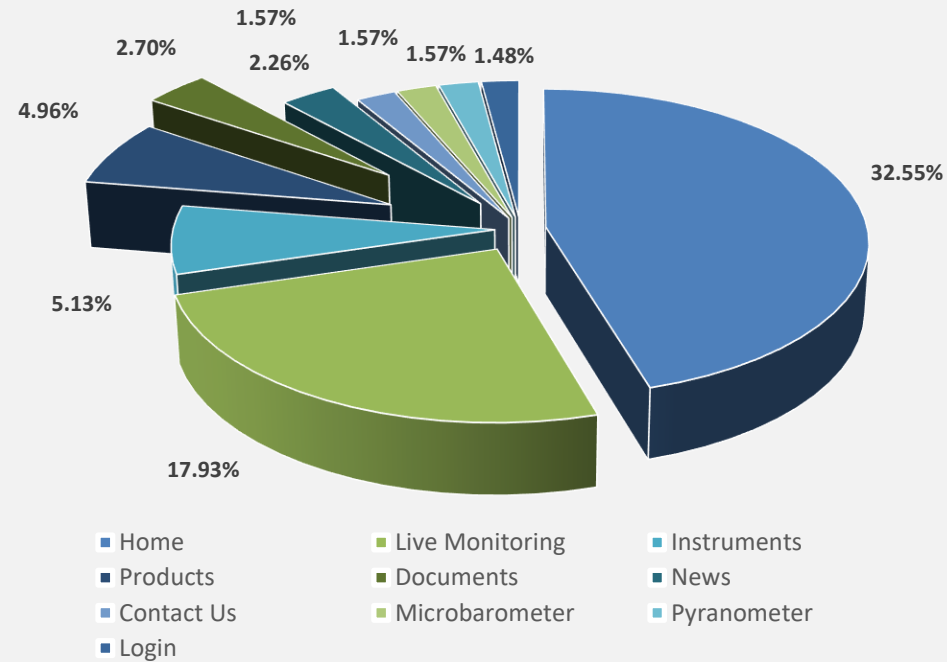

**Returning Visitor:** a visitor with existing Google Analytics cookies from a previous visit

Site Access

# Web and Communications Statistics

From 1 to 30 June 2023

Site access Top Channel

**Direct** - Visitors who visited the site by typing the URL directly into their browser.

**Organic** - Visitors referred by search engines (e.g. google.com).

**Referral** - Visitors referred by links on other websites (e.g. earth.esa.int)

**Social** - Visitors referred by links from social media (Twitter, Facebook)

Behaviour

The behaviour section explains which pages the visitors access most frequently and what actions they take while visiting.