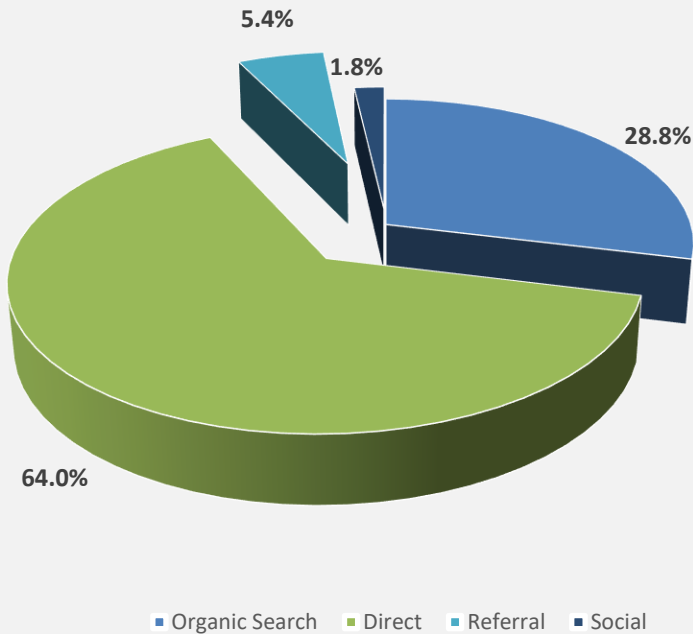

From 1 to 30 June 2023

**New Visitor:** a visitor who did not have Google Analytics cookies when they hit the first page in this visit. If a visitor deletes their cookies and comes back to the site, the visitor will be counted as a new visitor.

**Returning Visitor:** a visitor with existing Google Analytics cookies from a previous visit

Site Access

# Web and Communications Statistics

From 1 to 30 June 2023

Site access Top Channel

**Direct** - Visitors who visited the site by typing the URL directly into their browser.

**Organic** - Visitors referred by search engines (e.g. google.com).

**Referral** - Visitors referred by links on other websites (e.g. earth.esa.int)

**Social** - Visitors referred by links from social media (Twitter, Facebook)

Behaviour

The behaviour section explains which pages the visitors access most frequently and what actions they take while visiting.