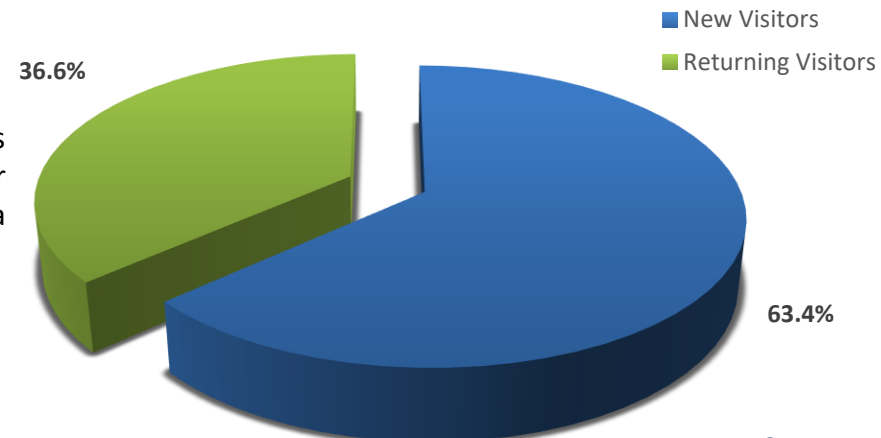

# Web and Communications Statistics

From 1 to 30 June 2023

Web Site	Sessions	Users	Page views	Pages/Session	Avg. Session Duration
BAQUNIN	328	109	1,149	3.50	00:06:15
	Previous reporting period: 1 to 31 May 2023				
	329	93	951	2.89	00:03:16

**Session** - A session is a group of interactions that take place on your website within a given time frame

**Users** - Users are defined by a unique ID.

**Page view** - A page view is recorded every time a page is visited.

From 1 to 30 June 2023

**New Visitor:** a visitor who did not have Google Analytics cookies when they hit the first page in this visit. If a visitor deletes their cookies and comes back to the site, the visitor will be counted as a new visitor.

**Returning Visitor:** a visitor with existing Google Analytics cookies from a previous visit

Site Access