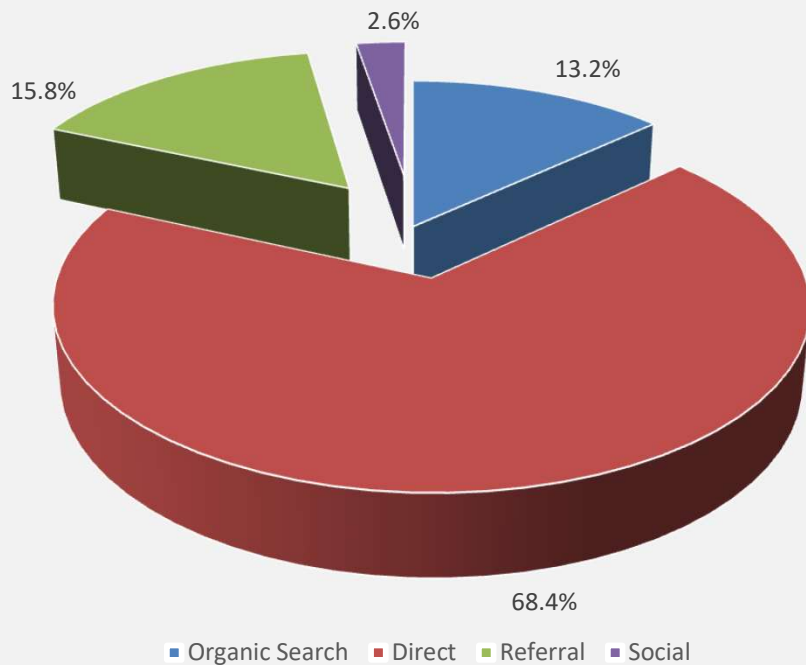

From 1 to 31 December 2021

**New Visitor:** a visitor who did not have Google Analytics cookies when they hit the first page in this visit. If a visitor deletes their cookies and comes back to the site, the visitor will be counted as a new visitor.

**Returning Visitor:** a visitor with existing Google Analytics cookies from a previous visit

# Web and Communications Statistics

From 1 to 31 December 2021

### Site access Top Channel

**Direct** - Visitors who visited the site by typing the URL directly into their browser.

**Organic** - Visitors referred by search engines (e.g. google.com).

**Referral** - Visitors referred by links on other websites (e.g. earth.esa.int)