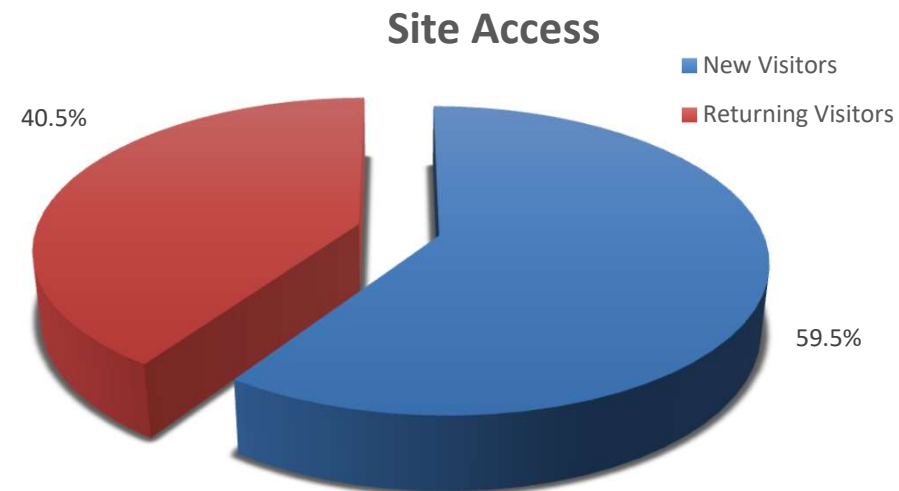

From 1 to 31 December 2021

Web Site	Sessions	Users	Page views	Pages/Session	Avg. Session Duration
BAQUININ	159	38	405	2.55	00:02:43
	Previous reporting period: 1 to 30 November 2021				
	230	88	536	2.33	00:02:15

Session - A session is a group of interactions that take place on your website within a given time frame

Users - Users are defined by a unique ID.

Page view - A page view is recorded every time a page is visited.

From 1 to 31 December 2021

New Visitor: a visitor who did not have Google Analytics cookies when they hit the first page in this visit. If a visitor deletes their cookies and comes back to the site, the visitor will be counted as a new visitor.

Returning Visitor: a visitor with existing Google Analytics cookies from a previous visit