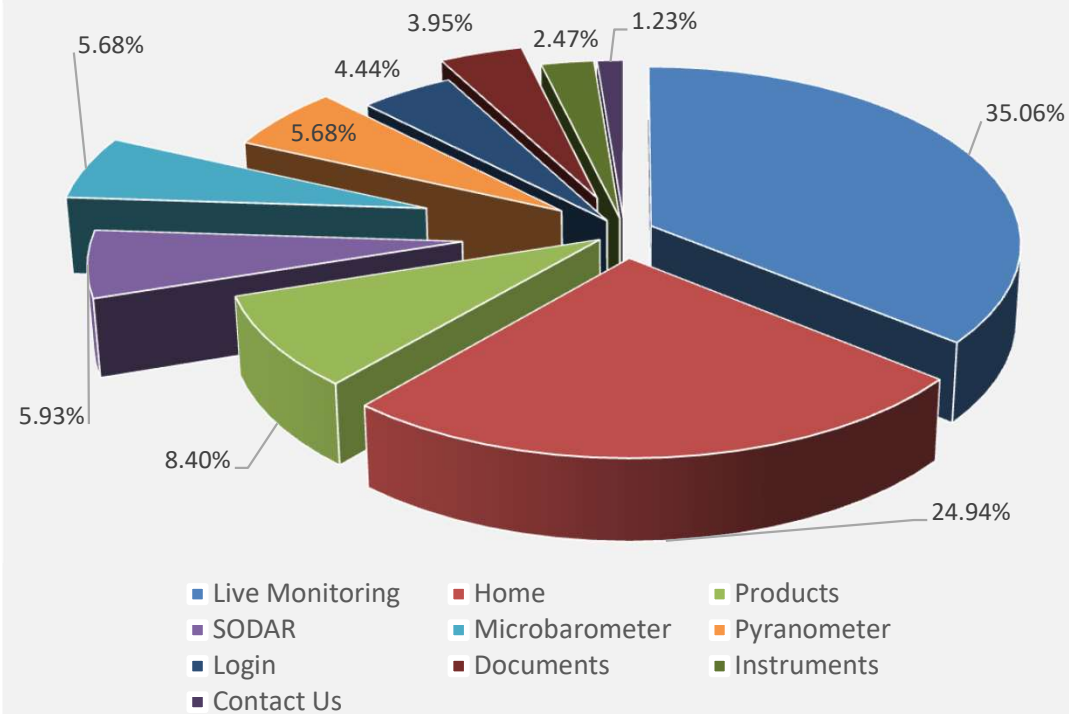

# Web and Communications Statistics

From 1 to 31 December 2021

### Site access Top Channel

**Direct** - Visitors who visited the site by typing the URL directly into their browser.

**Organic** - Visitors referred by search engines (e.g. google.com).

**Referral** - Visitors referred by links on other websites (e.g. earth.esa.int)

**Social** - Visitors referred by links from social media (Twitter, Facebook)

### Behaviour

The behaviour section explains which pages the visitors access most frequently and what actions they take while visiting.